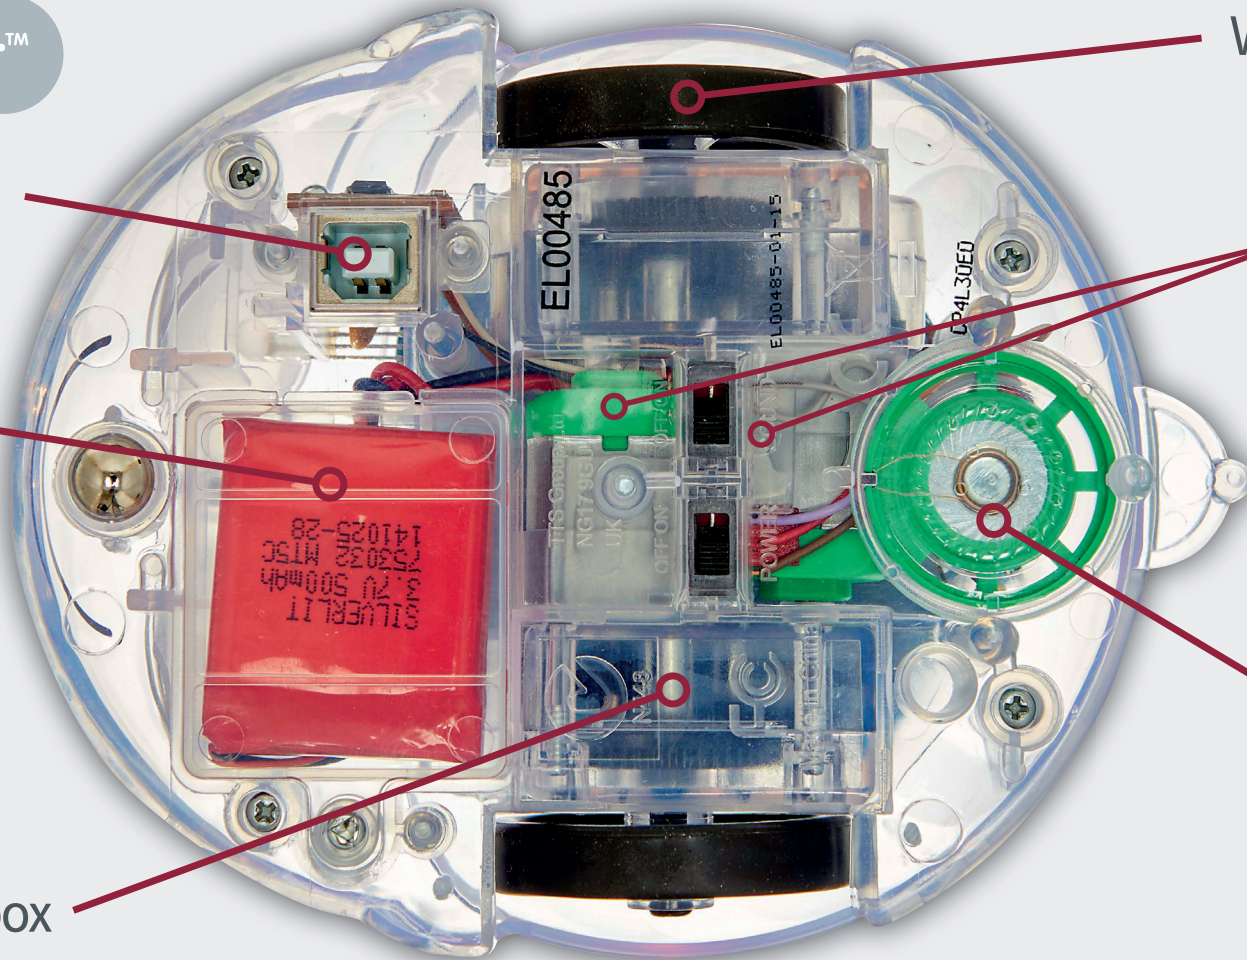

Blue-Bot™

Tablet or PC controlled floor robot

Indicator LEDs
(inside)

Blue LED

Command
input buttons

Circuit board

www.tts-shopping.com

Blue-Bot™

Tablet or PC controlled floor robot

Power connector

Rechargeable battery

Gearbox

Wheel

Motors

Loudspeaker

www.tts-shopping.com