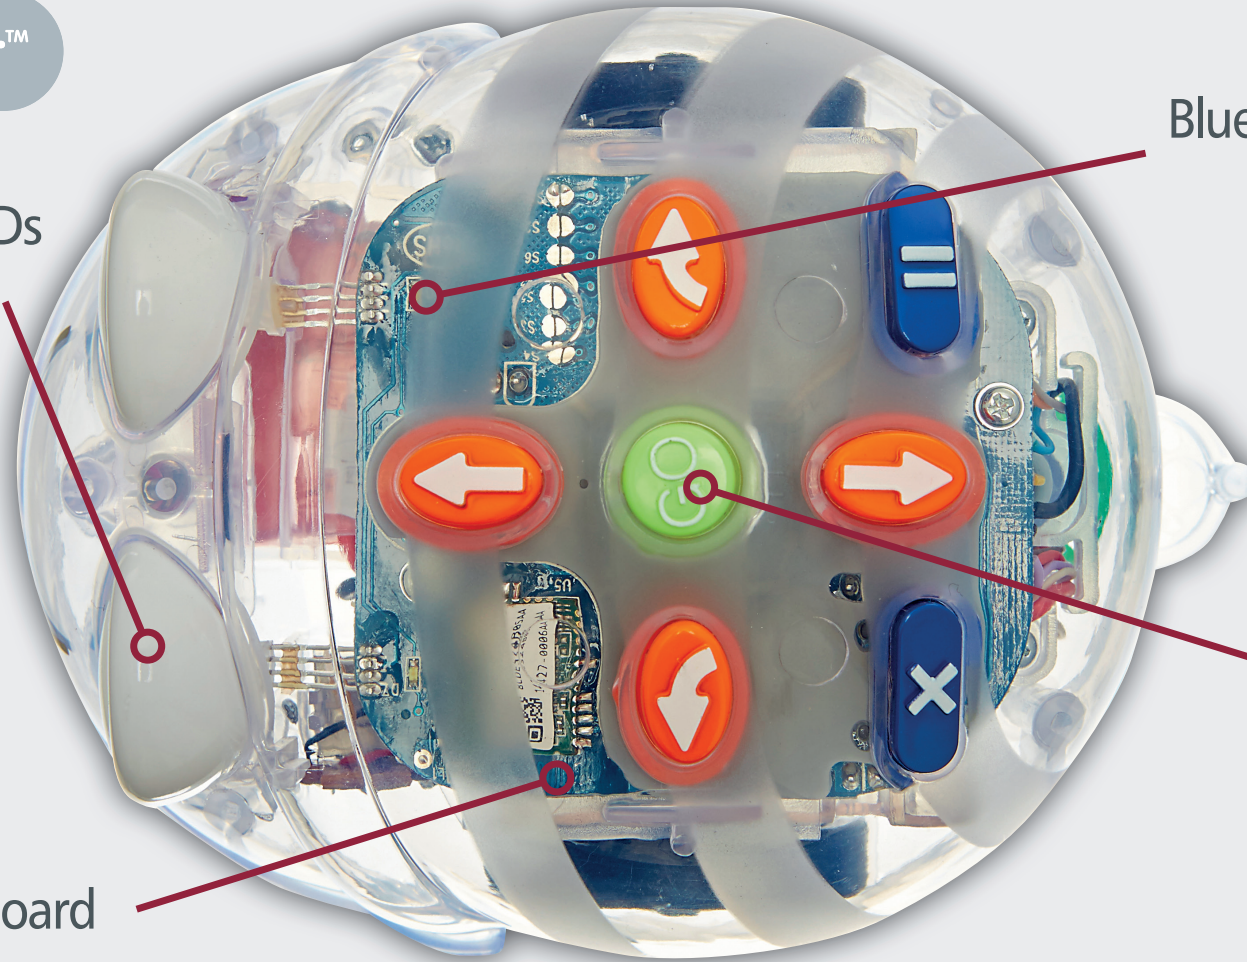

Blue-Bot™

Tablet or PC controlled floor robot

Indicator LEDs
(inside)

Blue LED

Command
input buttons

Circuit board

www.tts-shopping.com

Blue-Bot™

Tablet or PC controlled floor robot

Power connector

Rechargeable battery

Gearbox

Wheel

Motors

Loudspeaker

www.tts-shopping.com